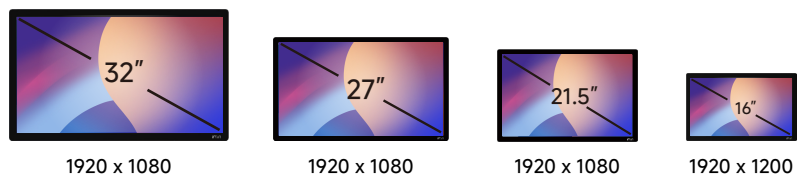

## Multi-purpose IDS

The Crane 1 is a groundbreaking IDS that redefines modularity and tackles the challenges of a modern business landscape. By providing different solutions through the deployment of different modules, the Crane 1 will prove capable to meet the demanding and unique needs of every business.

### Main Display

Minimalistic and modern design  
4 available sizes to choose from