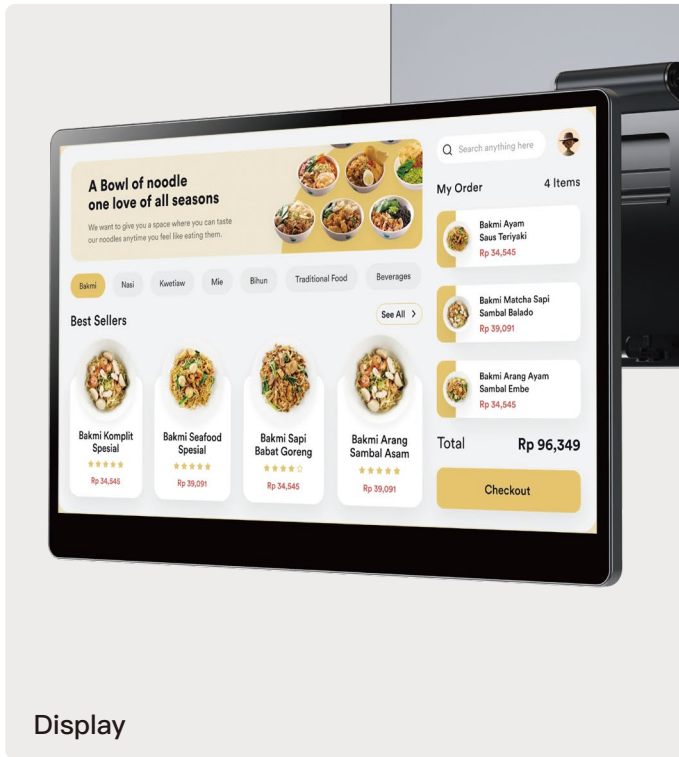

The perfect bridge between service and kitchen.

Give your customers a perfect dining experience by investing in a good device that facilitates perfect communication. The Swan 1k provides a large screen with HD graphics and unmatched speed.

### Display

15.6" Full HD Screen  
1920 x 1080

### Wall Mount

Universal Vesa Mount

Display

High Performance CPU

Slim Design

Peripheral Ports