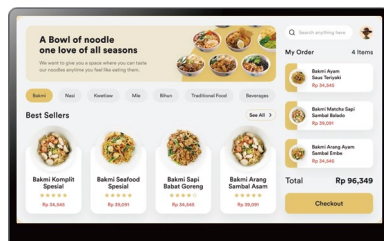

The perfect bridge between service and kitchen.

Give your customers a perfect dining experience by investing in a good device that facilitates perfect communication. The Swan 1k provides a large screen with HD graphics and unmatched speed.

### Display

15.6" Full HD Screen  
1920 x 1080